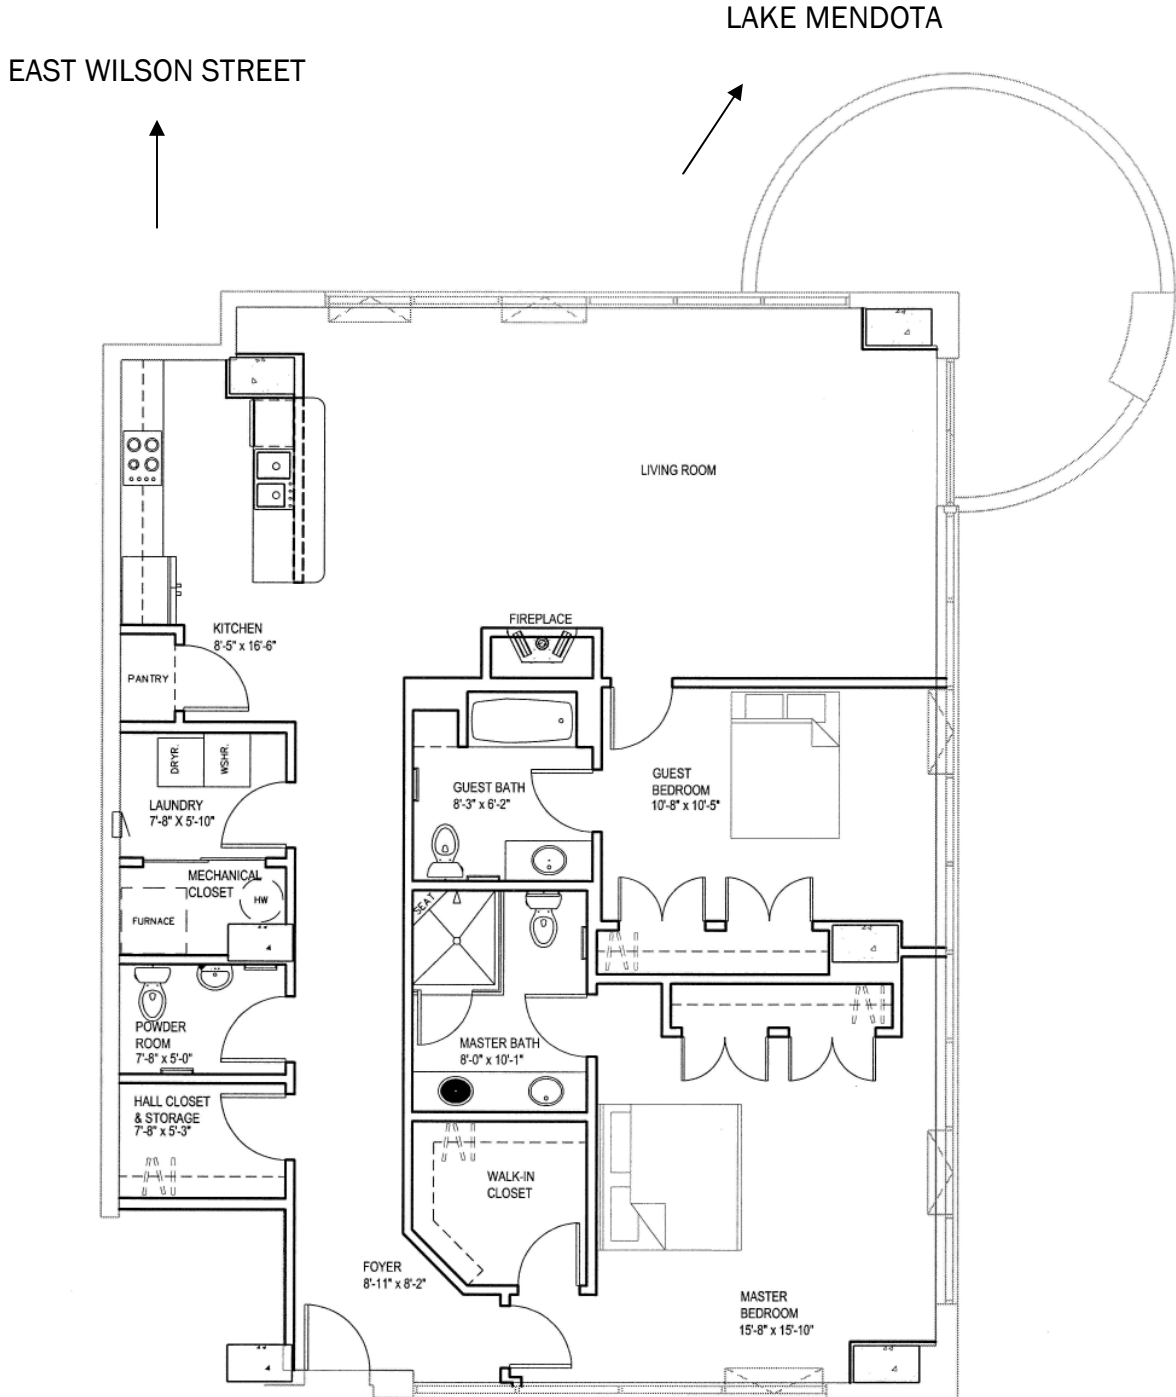

# Capitol East

**UNITS 713, 913**

1,753 sq. ft., 2 bedroom, 2.5 bath  
Plus 205 sq. ft. terrace

Plans are subject to change without notice.

DINES INCORPORATED  
(608) 217-6974